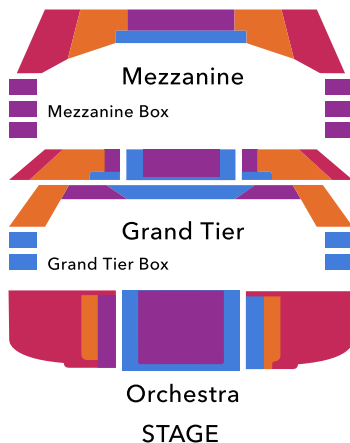

MOVIE SERIES

BELK THEATER

- PRICE LEVEL 1
- PRICE LEVEL 2
- PRICE LEVEL 3
- PRICE LEVEL 4

	SERIES PRICING	SPECIAL EVENT ADD-ONS
PRICE LEVEL	4 CONCERTS	GET OUT • HOME ALONE MESSIAH • MAGIC OF CHRISTMAS CIRQUE DE NOËL • NEW YEAR'S EVE
1	\$351	\$95
2	\$278	\$75
3	\$215	\$55
4	\$152	\$35