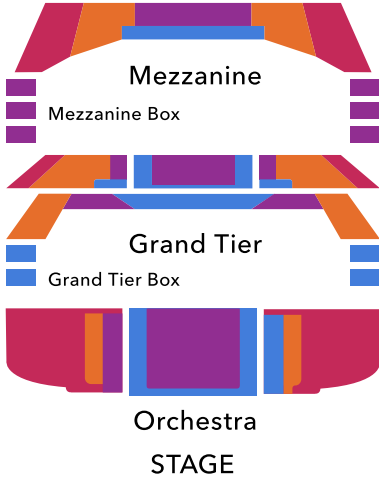

# SANDRA & LEON LEVINE POPS SERIES

## BELK THEATER

## KNIGHT THEATER

PRICE LEVEL 1

PRICE LEVEL 2

PRICE LEVEL 3

PRICE LEVEL 4

PRICE LEVEL	SERIES PRICING		SPECIAL EVENT ADD-ONS
	POPS 4	SUPER POPS 6	HOME ALONE • MESSIAH MAGIC OF CHRISTMAS A VERY THORGY CHRISTMAS • NEW YEAR'S EVE
1	\$346	\$504	\$95
2	\$276	\$402	\$75
3	\$212	\$306	\$55
4	\$160	\$225	\$35