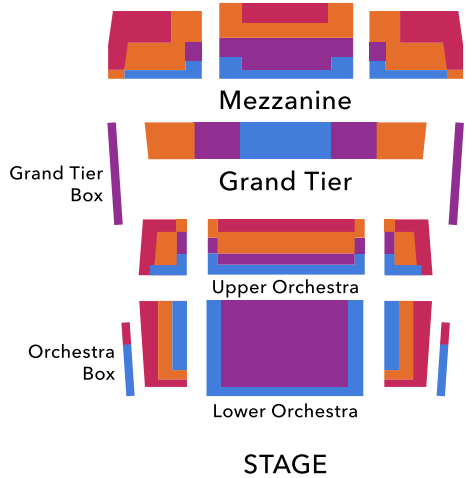

# SANDRA & LEON LEVINE POPS SERIES

## BELK THEATER

## KNIGHT THEATER

PRICE LEVEL 1

PRICE LEVEL 2

PRICE LEVEL 3

PRICE LEVEL 4

PRICE LEVEL	SERIES PRICING		SPECIAL EVENT ADD-ONS
	POPS 4	SUPER POPS 6	HOME ALONE • MESSIAH MAGIC OF CHRISTMAS A VERY THORGY CHRISTMAS • NEW YEAR'S EVE
1	\$346	\$504	\$95
2	\$276	\$402	\$75
3	\$212	\$306	\$55
4	\$160	\$225	\$35