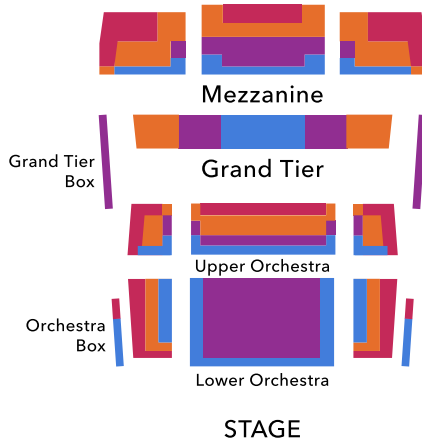

FAMILY SERIES

KNIGHT THEATER

	SERIES PRICING	SPECIAL EVENT ADD-ONS
PRICE LEVEL	4 CONCERTS	HOME ALONE • MESSIAH MAGIC OF CHRISTMAS • CIRQUE DE NOËL NEW YEAR'S EVE
1	\$114	\$95
2	\$94	\$75
3	\$74	\$55
4	—	\$35