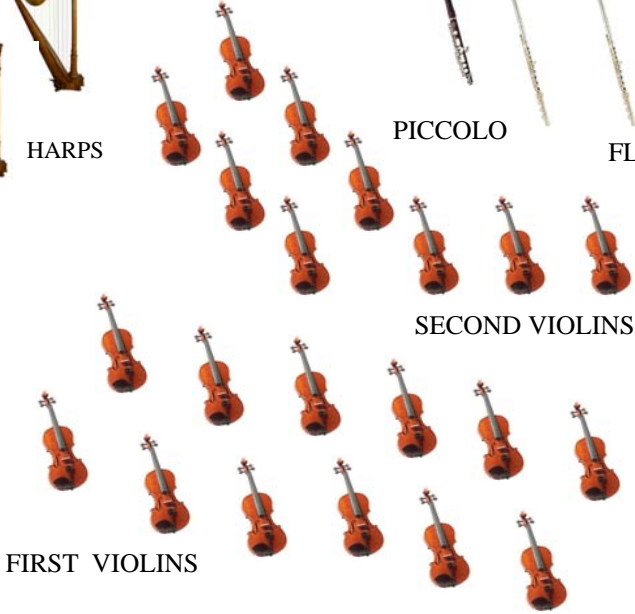

ORCHESTRA SEATING CHART

PERCUSSION

GLOCKENSPIEL

PIANO

TAMBOURINE

HARPS

CYMBALS

TRIANGLE

BASS DRUM

CHIMES

BASS CLARINET

TIMPANI

SNARE DRUM

FRENCH HORNS

CLARINETS

BASSOONS AND CONTRABASSOON

PICCOLO

FLUTES

OBOES AND ENGLISH HORN

BRASS

TRUMPETS

TROMBONES

TUBA

WOODWINDS

STRINGS

CONDUCTOR

FIRST VIOLINS

SECOND VIOLINS

VIOLAS

CELLOS

DOUBLE BASS