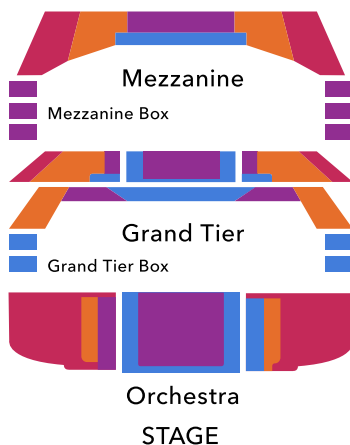

2025•2026 MOVIE SERIES

Charlotte
Symphony
Orchestra
Kwamé Ryan
Music Director

BELK THEATER

Theater maps are a general representation of the venue and do not include precise seating locations.

SERIES PRICING	
PRICE LEVEL	MOVIE 4 (Fri/Sat)
1	\$370
2	\$296
3	\$236
4	\$167