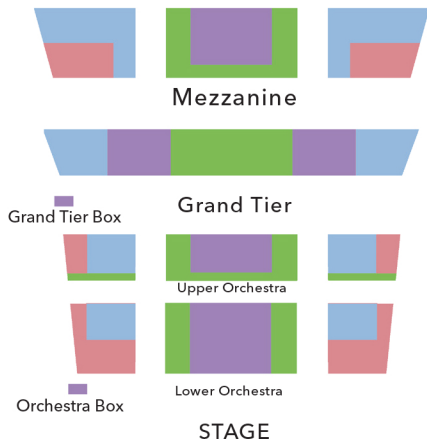

## BELK THEATER

## KNIGHT THEATER

PRICE LEVEL 1

PRICE LEVEL 2

PRICE LEVEL 3

PRICE LEVEL 4

## CLASSICAL SERIES

SERIES PRICING				
PRICE LEVEL	FRIDAYS or SATURDAYS			SUNDAY MATINEE
	12	8	6A/B	4
1	\$777	\$654	\$495	\$339
2	\$618	\$522	\$393	\$271
3	\$453	\$380	\$300	\$207
4	\$342	\$284	\$222	\$156