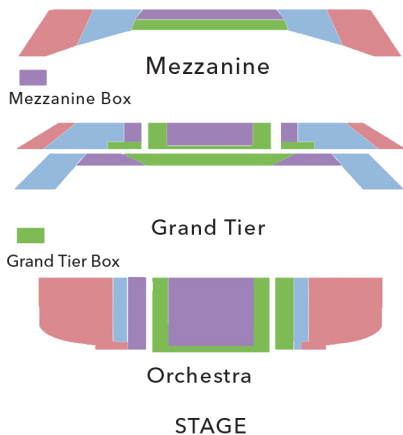

## BELK THEATER

## KNIGHT THEATER

PRICE LEVEL 1

PRICE LEVEL 2

PRICE LEVEL 3

PRICE LEVEL 4

## CLASSICAL SERIES

SERIES PRICING				
PRICE LEVEL	FRIDAYS or SATURDAYS			SUNDAY MATINEE
	12	8	6A/B	4
1	\$777	\$654	\$495	\$339
2	\$618	\$522	\$393	\$271
3	\$453	\$380	\$300	\$207
4	\$342	\$284	\$222	\$156