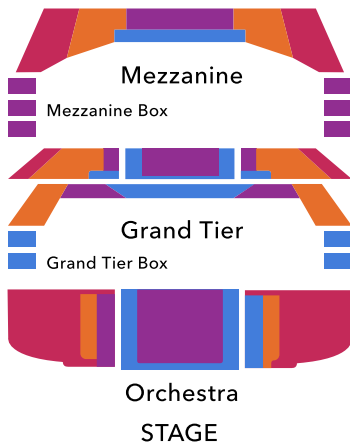

MOVIE SERIES

BELK THEATER

- PRICE LEVEL 1
- PRICE LEVEL 2
- PRICE LEVEL 3
- PRICE LEVEL 4

SERIES PRICING	
PRICE LEVEL	4 CONCERTS
1	\$359
2	\$285
3	\$225
4	\$156

Prices include Blumenthal Performing Arts Center facility fees. Programs and artists subject to change. Listed prices good through June 13, 2022. Prices subject to change after that date.