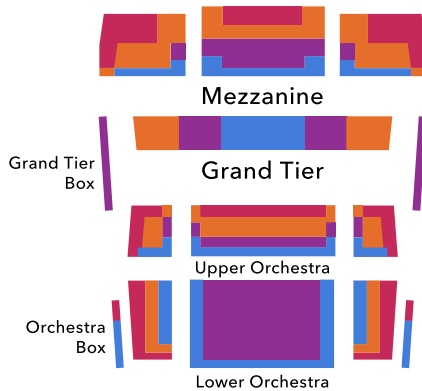

## KNIGHT THEATER

### STAGE

Theater maps are a general representation of the venue and do not include precise seating locations.

SERIES PRICING	
PRICE LEVEL	FAMILY 4 (Saturday)
1	\$119
2	\$99
3	\$79
4	\$79

Prices include Blumenthal Arts facility fees. Programs and artists subject to change. Listed prices good through April 11, 2025. Prices subject to change after that date.