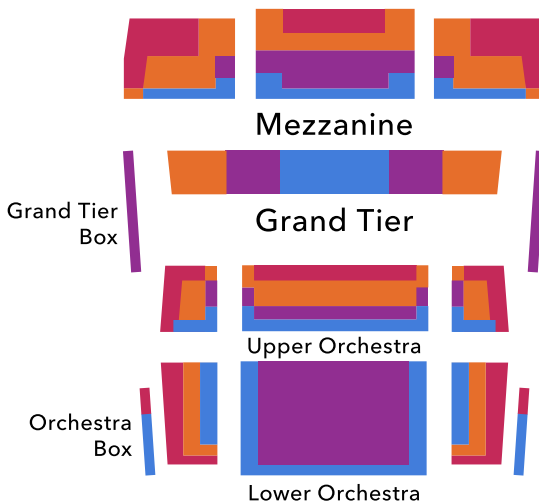

SANDRA & LEON LEVINE POPS SERIES

KNIGHT THEATER

These maps are a general representation of the theater and do not include precise seating locations.

STAGE

SERIES PRICING	
PRICE LEVEL	POPS 4
1	\$355
2	\$280
3	\$215
4	\$165