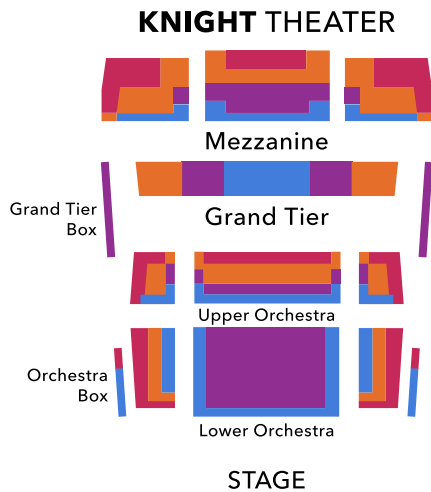

CLASSICAL SERIES PACKAGES	FRI or SAT				
	12	8	6A	6B	4
OPENING NIGHT! ELGAR VIOLIN CONCERTO Oct. 7 & 8	●	●	●		●
BEETHOVEN PASTORAL Oct. 28 & 29	●			●	
BEETHOVEN TRIPLE CONCERTO Nov. 18 & 19	●	●		●	
HANDEL MESSIAH Dec. 2-4	●	●	●		●
COPLAND SYMPHONY No. 3 Jan. 13 & 14	●	●	●		
SIBELIUS SYMPHONY No. 5 Feb. 3 & 4	●			●	
BRAHMS SYMPHONY No. 4 Feb. 10 & 11	●	●	●		
BRUCH VIOLIN CONCERTO Feb. 24 & 25	●			●	●
PARTNERSHIP WITH MINT MUSEUM March 10 & 11	●		●		
MENDELSSOHN HYMN OF PRAISE March 24 & 25	●	●		●	
RACHMANINOFF SYMPHONY No. 2 April 28 & 29	●	●	●		
DVORAK SYMPHONY No. 8 May 19 & 20	●	●		●	●

SERIES PRICING				
PRICE LEVEL	FRIDAYS or SATURDAYS			
	12	8	6A/B	4
1	\$810	\$680	\$516	\$355
2	\$645	\$548	\$411	\$280
3	\$474	\$396	\$315	\$215
4	\$354	\$298	\$231	\$165

Prices include Blumenthal Performing Arts Center facility fees. Programs and artists subject to change. Listed prices good through June 13, 2022. Prices subject to change after that date.