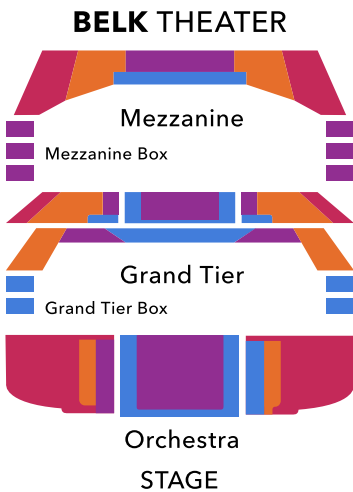

CLASSICAL SERIES PACKAGES	FRI or SAT				
	12	8	6A	6B	4
OPENING NIGHT! ELGAR VIOLIN CONCERTO Oct. 7 & 8	●	●	●		●
BEETHOVEN PASTORAL Oct. 28 & 29	●			●	
BEETHOVEN TRIPLE CONCERTO Nov. 18 & 19	●	●		●	
HANDEL MESSIAH Dec. 2-4	●	●	●		●
COPLAND SYMPHONY No. 3 Jan. 13 & 14	●	●	●		
SIBELIUS SYMPHONY No. 5 Feb. 3 & 4	●			●	
BRAHMS SYMPHONY No. 4 Feb. 10 & 11	●	●	●		
BRUCH VIOLIN CONCERTO Feb. 24 & 25	●			●	●
PARTNERSHIP WITH MINT MUSEUM March 10 & 11	●		●		
MENDELSSOHN HYMN OF PRAISE March 24 & 25	●	●		●	
RACHMANINOFF SYMPHONY No. 2 April 28 & 29	●	●	●		
DVORAK SYMPHONY No. 8 May 19 & 20	●	●		●	●

SERIES PRICING				
PRICE LEVEL	FRIDAYS or SATURDAYS			
	12	8	6A/B	4
1	\$810	\$680	\$516	\$355
2	\$645	\$548	\$411	\$280
3	\$474	\$396	\$315	\$215
4	\$354	\$298	\$231	\$165

Prices include Blumenthal Performing Arts Center facility fees. Programs and artists subject to change. Listed prices good through June 13, 2022. Prices subject to change after that date.