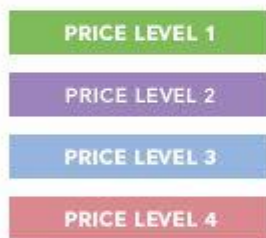

# SUBSCRIBE: the best seats, the best price, and great benefits!

- **The Best Seats** are reserved for you all season long
- **Flexible Ticket Exchange** when your schedule changes
- **Save up to 50%** off single ticket prices.  
It's like getting two concerts FREE!
- **Priority Access** to special events – including advance purchase opportunities at the lowest prices of the season!
- **Payment Plans** customized to meet your needs.
- **Satisfaction Guaranteed!**

## KNIGHT THEATER

	SERIES PRICING	SPECIAL EVENT ADD-ONS	
PRICE LEVEL	4 CONCERTS	POLAR EXPRESS MESSIAH MAGIC OF CHRISTMAS CIRQUE DE NOËL	NEW YEAR'S EVE (Discount valid until 3/26/20.)
1	\$112	\$102	<del>\$128</del> reg. \$62.50
2	\$92	\$82	<del>\$116</del> reg. \$56.50
3	\$72	\$62	<del>\$106</del> reg. \$51.50
4	\$72	\$42	<del>\$82</del> reg. \$39.50