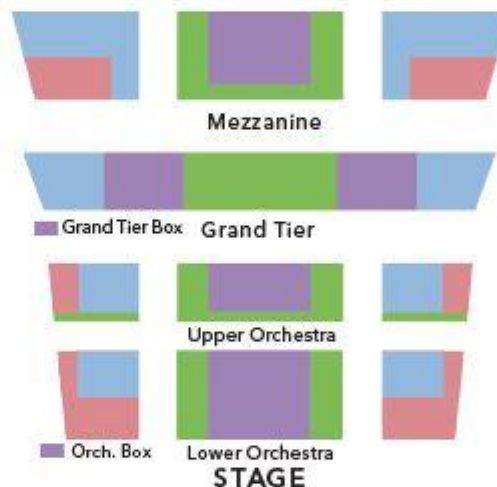

# SUBSCRIBE: the best seats, the best price, and great benefits!

- **The Best Seats** are reserved for you all season long
- **Flexible Ticket Exchange** when your schedule changes
- **Save up to 50%** off single ticket prices.  
It's like getting two concerts FREE!
- **Priority Access** to special events – including advance purchase opportunities at the lowest prices of the season!
- **Payment Plans** customized to meet your needs.
- **Satisfaction Guaranteed!**

## KNIGHT THEATER

	SERIES PRICING	SPECIAL EVENT ADD-ONS	
PRICE LEVEL	4 CONCERTS	POLAR EXPRESS MESSIAH MAGIC OF CHRISTMAS CIRQUE DE NOËL	NEW YEAR'S EVE (Discount valid until 3/26/20.)
1	\$112	\$102	<del>\$128</del> reg. \$62.50
2	\$92	\$82	<del>\$116</del> reg. \$56.50
3	\$72	\$62	<del>\$106</del> reg. \$51.50
4	\$72	\$42	<del>\$82</del> reg. \$39.50