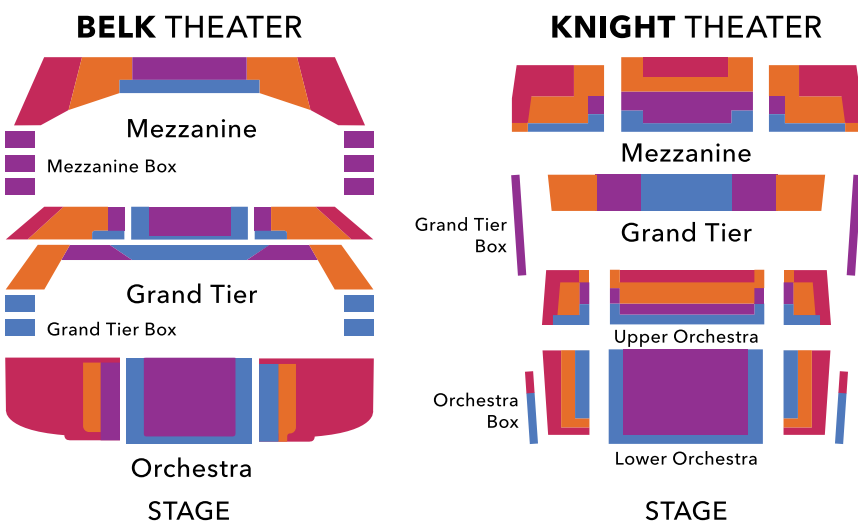

NOTE: Seating maps are a general representation of the theater and do not include precise seating locations.

PRICE LEVEL 1	PRICE LEVEL 2
PRICE LEVEL 3	PRICE LEVEL 4

SERIES PRICING			
PRICE LEVEL	CREATE YOUR OWN		
	4	6	8
1	\$380	\$534	\$690
2	\$305	\$432	\$556
3	\$235	\$333	\$424
4	\$168	\$240	\$300

Prices include Blumenthal Arts facility fees. Programs and artists subject to change.

WHY CREATE YOUR OWN?

- Enjoy **ultimate flexibility** across any series (Special Events and some Movie concerts are excluded).
- **Exchange** into another performance of the same concert, no questions asked!
- Receive **best available seating** all season long.

*While supplies last. Limit one ticket per subscription seat. For new and renewing subscribers only.

ADD ON THESE SPECIAL EVENTS!

Add on tickets when you **Create Your Own** series and receive subscriber priority seating, saving you even more!