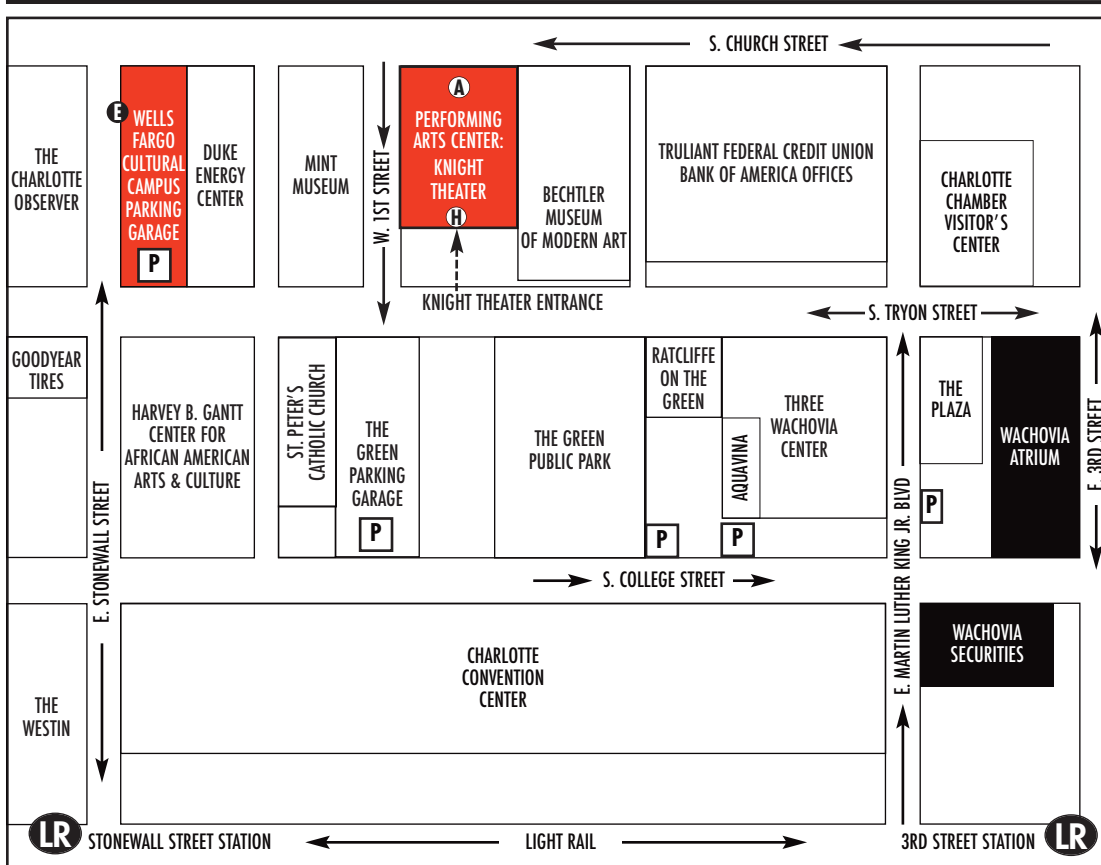

# PARKING DIRECTIONS to NC Blumenthal Performing Arts Center: Knight Theater

**THE WELLS FARGO CULTURAL CAMPUS PARKING GARAGE 550 South Tryon Street • Charlotte, NC • 704.372.1000**

## PARKING RATE

**\$5 PREFERRED PARKING RATE.**

**PAY AS YOU ENTER** at the Wells Fargo Cultural Campus Garage.

**THE WELLS FARGO CULTURAL CAMPUS PARKING GARAGE**  
Visitors may enter and exit via West Stonewall Street.

## LIGHT RAIL STATION

**STONEWALL STREET STATION, 3RD STREET STATION**  
Suggested if you are attending an event at the Knight Theater.

**LEGEND**

- Ⓐ Performing Arts Center
- Ⓗ Will Call
- Ⓟ Denotes Parking Facilities
- Ⓔ Parking Entrance
- Ⓕ Light Rail Stop