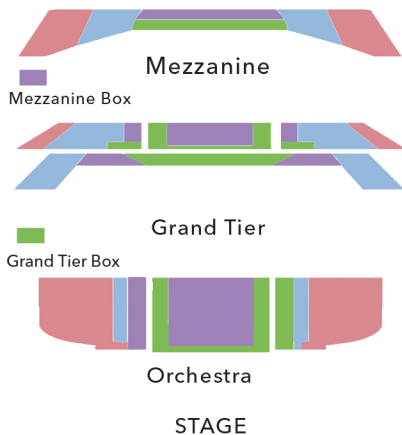

## BELK THEATER

## KNIGHT THEATER

PRICE LEVEL 1

PRICE LEVEL 2

PRICE LEVEL 3

PRICE LEVEL 4

### ADD-ON PRICING

PRICE LEVEL	ADD-ON PRICING	
	POLAR EXPRESS MESSIAH MAGIC OF CHRISTMAS CIRQUE DE NOËL	NEW YEAR'S EVE
1	\$102	\$128
2	\$82	\$116
3	\$62	\$106
4	\$42	\$82