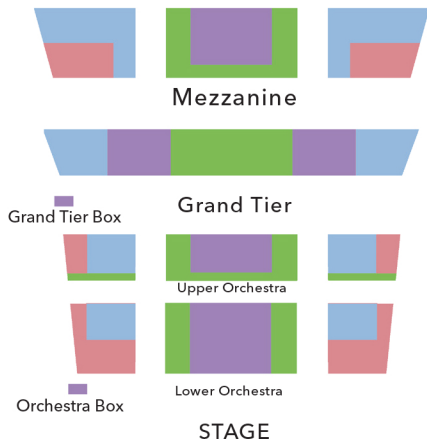

## BELK THEATER

## KNIGHT THEATER

PRICE LEVEL 1

PRICE LEVEL 2

PRICE LEVEL 3

PRICE LEVEL 4

### ADD-ON PRICING

PRICE LEVEL	ADD-ON PRICING	
	POLAR EXPRESS MESSIAH MAGIC OF CHRISTMAS CIRQUE DE NOËL	NEW YEAR'S EVE
1	\$102	\$128
2	\$82	\$116
3	\$62	\$106
4	\$42	\$82