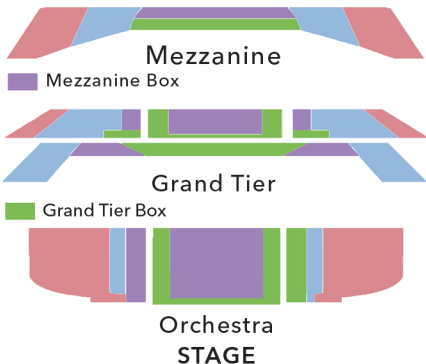

# BELK THEATER

PRICE LEVEL 1

PRICE LEVEL 2

PRICE LEVEL 3

PRICE LEVEL 4

## MOVIE SERIES

	SERIES PRICING
PRICE LEVEL	4 CONCERTS
1	\$342
2	\$272
3	\$211
4	\$149